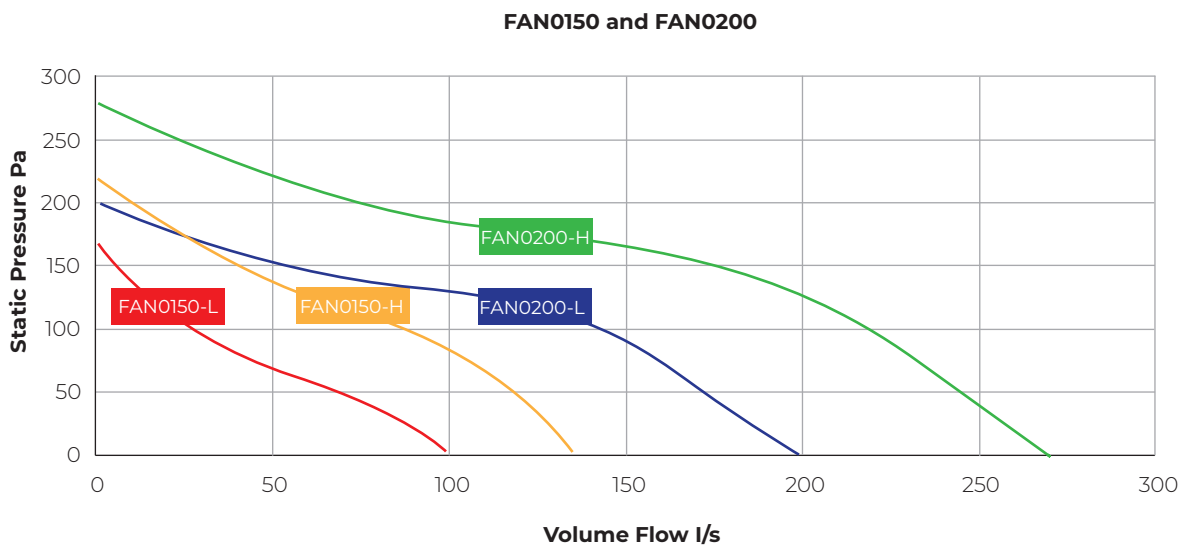

HYVENT Silent Inline Mixed Flow Arctic Fans

Sizes 150mm and Singlephase

- Low noise for apartments, offices and hotel room applications.
- Controllable speed.
- Sealed for life ball bearings.

Performance Data

Electrical & Acoustic Data

Item	Speed (rev/min)	230V - 400V/50Hz/1 ϕ -1 ϕ			Sound Pressure Level (dBA@3m)	Induct Sound Power Level (dB re 10 ⁻¹² Watts)							
		Motor Input (W)	Full Load Current (A)	Max Temp (°C)		63	125	250	500	1k	2k	4k	8k
FAN0150H	2500	50	0.25	60	40	49	49	57	59	57	52	47	42
FAN0150L	1850	43	0.2	60	36	47	46	54	55	53	49	42	38
FAN0200H	2450	140	0.6	60	44	53	54	56	60	60	58	55	50
FAN0200L	1850	135	0.58	60	41	50	51	54	58	59	55	47	42

Dimensional Data

Item	Dimensions (mm)					Weight (kg)
	63	125	250	500	1k	
FAN0150H	488	251	95	148	243.5	4.0
FAN0150L	488	251	95	148	243.5	4.0
FAN0200H	567	339	127.7	198.3	301	4.9
FAN0200L	567	339	127.7	198.3	301	4.9